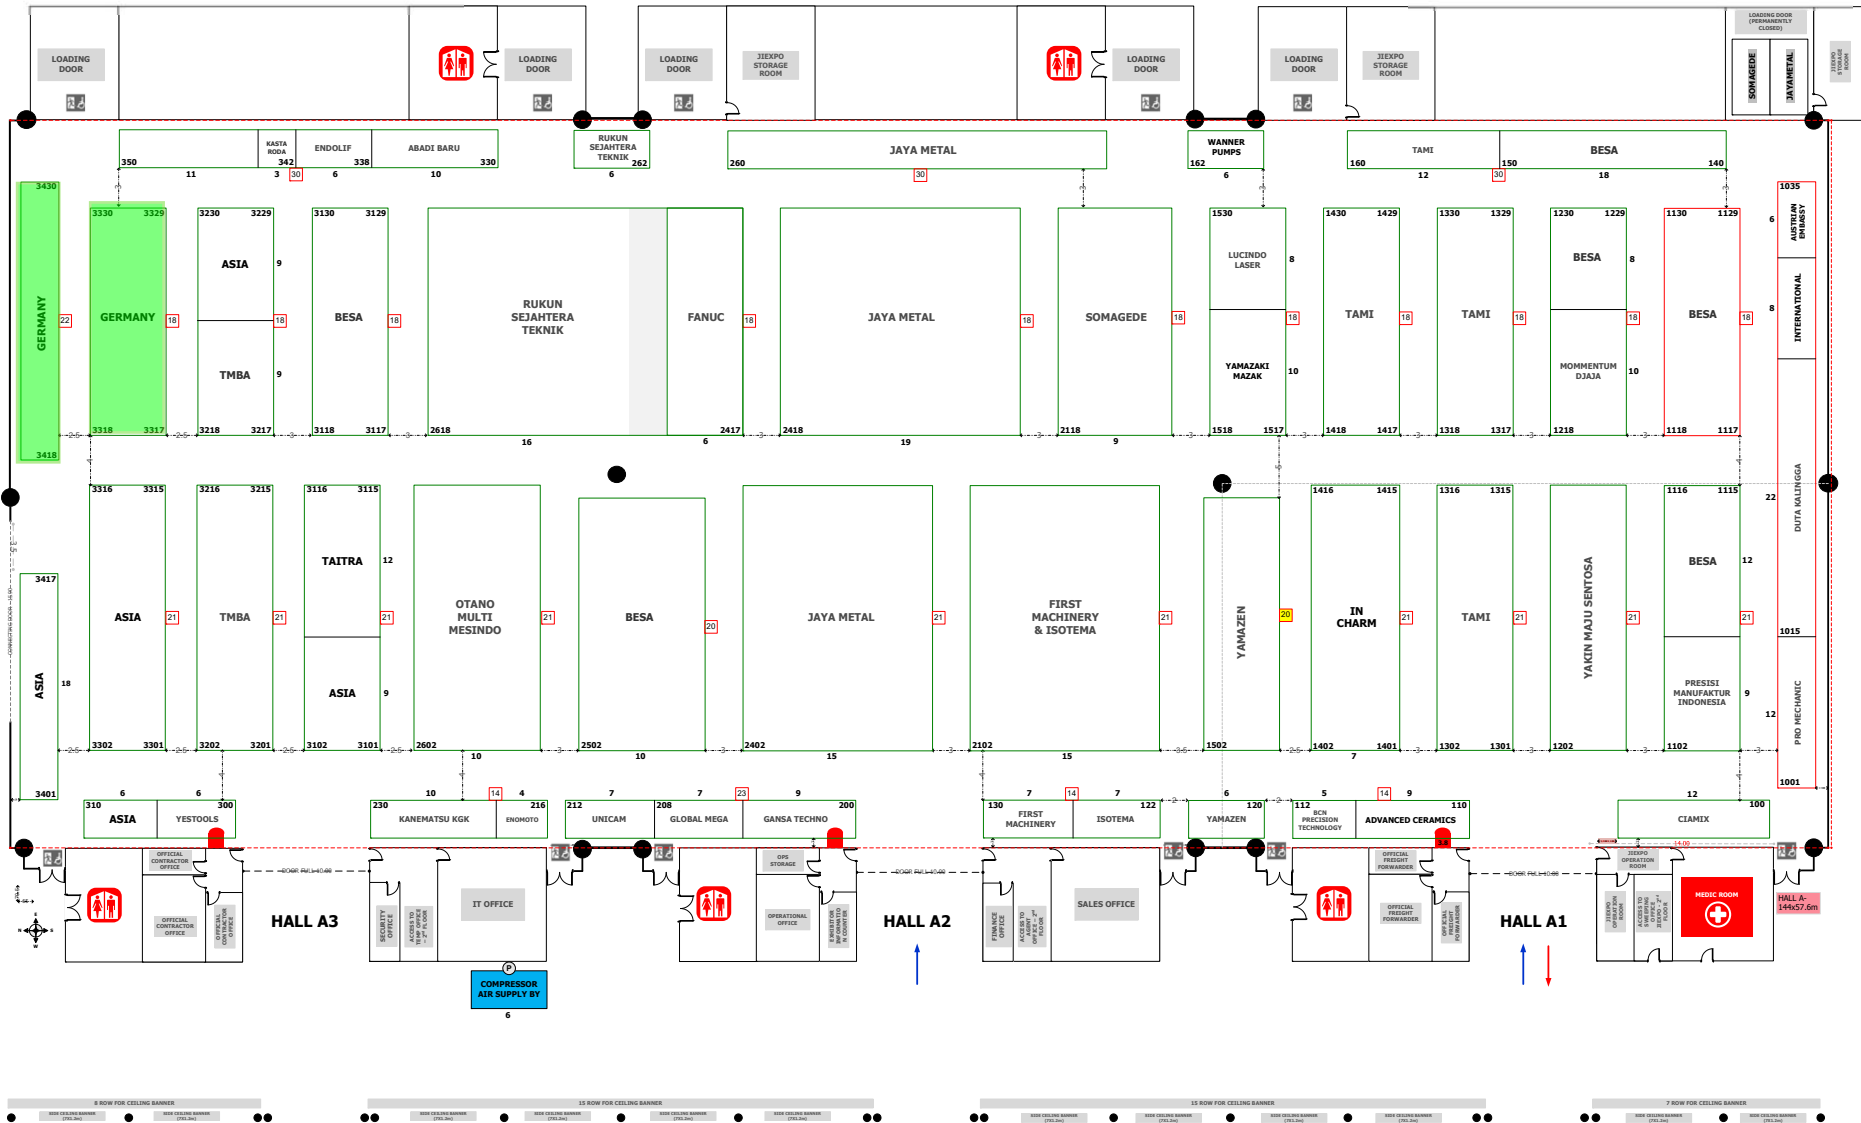

2-5 December 2026
Jakarta International Expo, Kemayoran

This floorplan is provisional only and is to be used for guidance only. Floorplans are modified and updated weekly. Contact the organisers for accurate up to date information.
Date issued : 28 January, 2026 = 05:04 PM =